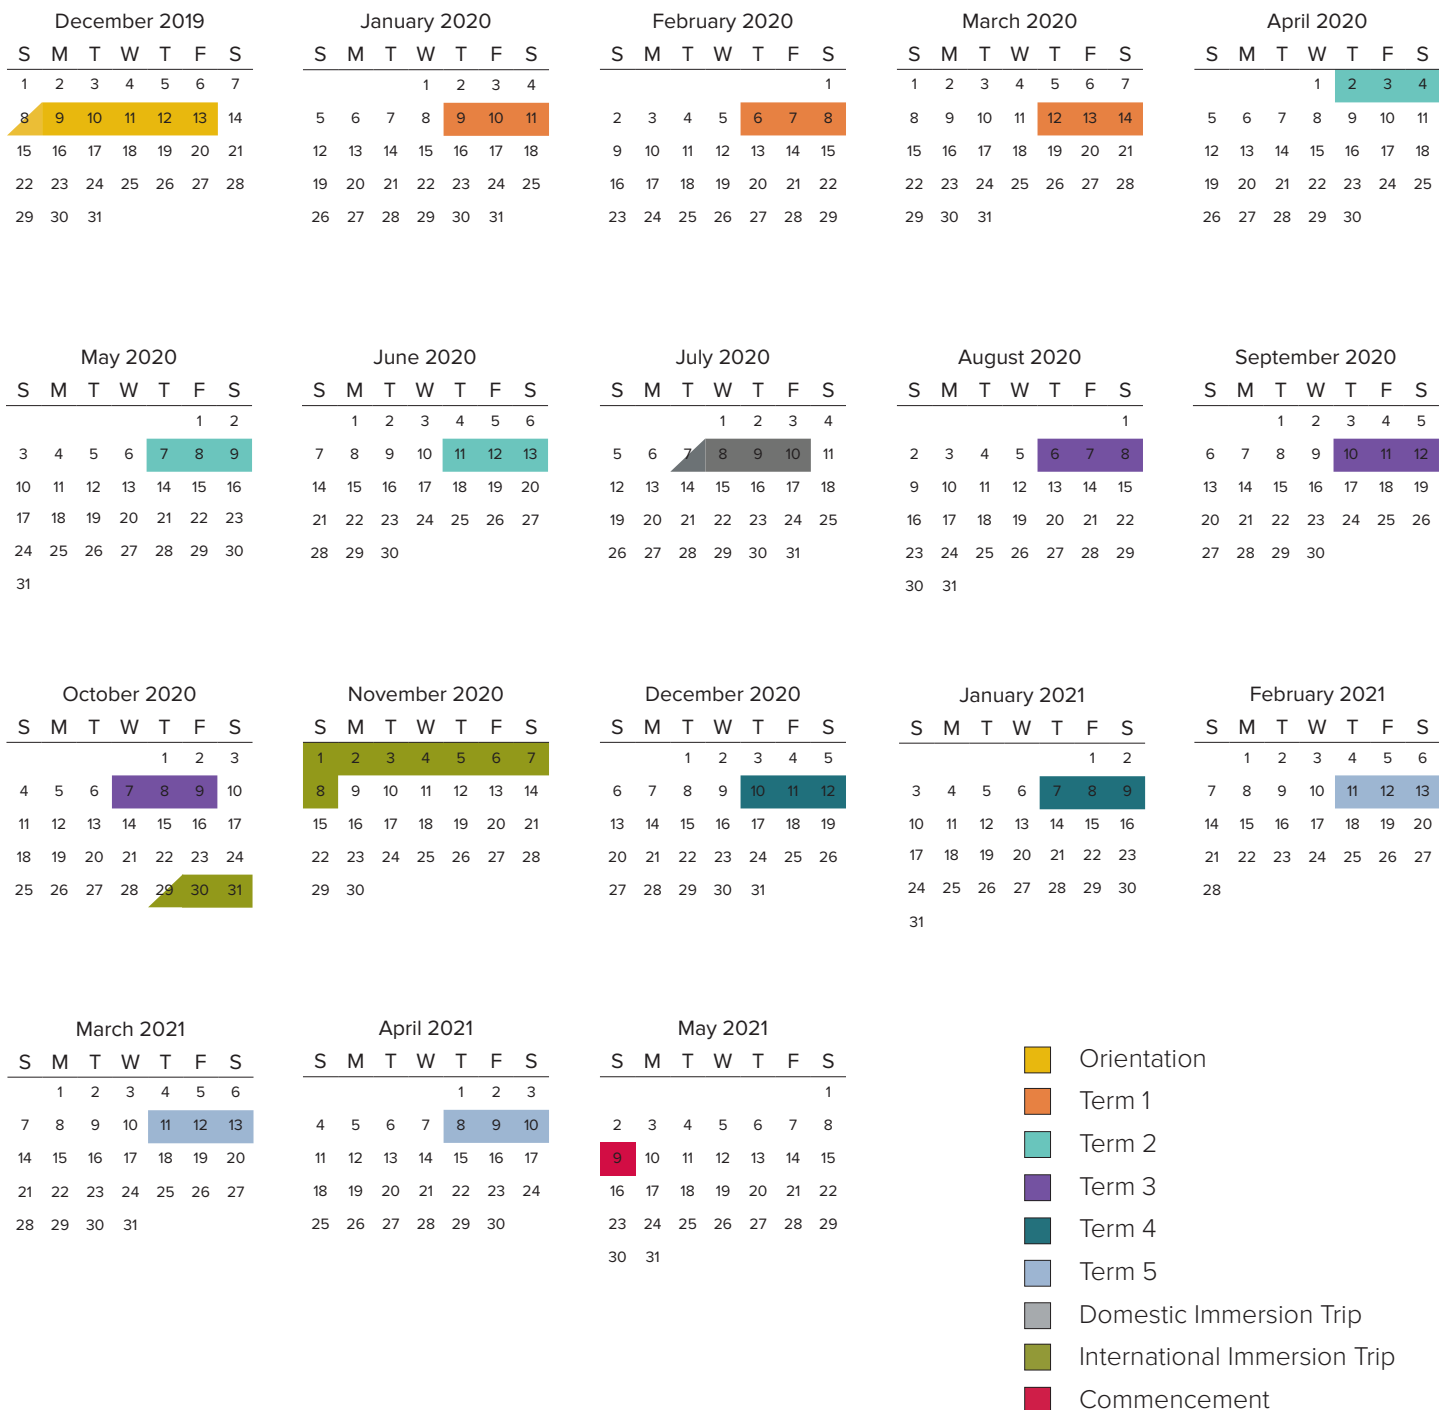

EXECUTIVE MBA CLASS OF 2021

PROGRAM CALENDAR*

December 2019 - May 2021

*Program calendar is subject to change